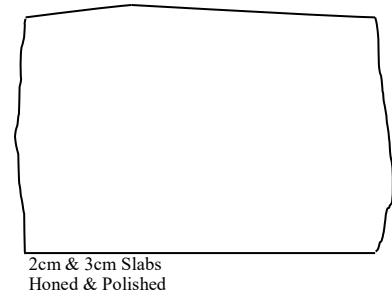

BIANCO CARRARA, a truly classic Italian marble used from Michaelangelo's David through the modern era.

BIANCO CARRARA

SP

STOCKED SIZES

*12\"X24\" ALSO AVAILABLE IN FINE SANDBLASTED

SLABS

MOLDINGS

MOSAICS

MATERIAL

MARBLE

COUNTRY OF ORIGIN

ITALY

NOTES

- OTHER SIZES OR FINISHES AVAILABLE VIA SPECIAL ORDER
- STONE IS A NATURAL PRODUCT. IT IS IMPERATIVE THAT YOU REQUEST JOB SAMPLES AND RANGE PICTURES FOR EVERY JOB
- FINE SANDBLASTED 3/4\" THICK MATERIAL IS APPROPRIATE FOR EXTERIOR USE