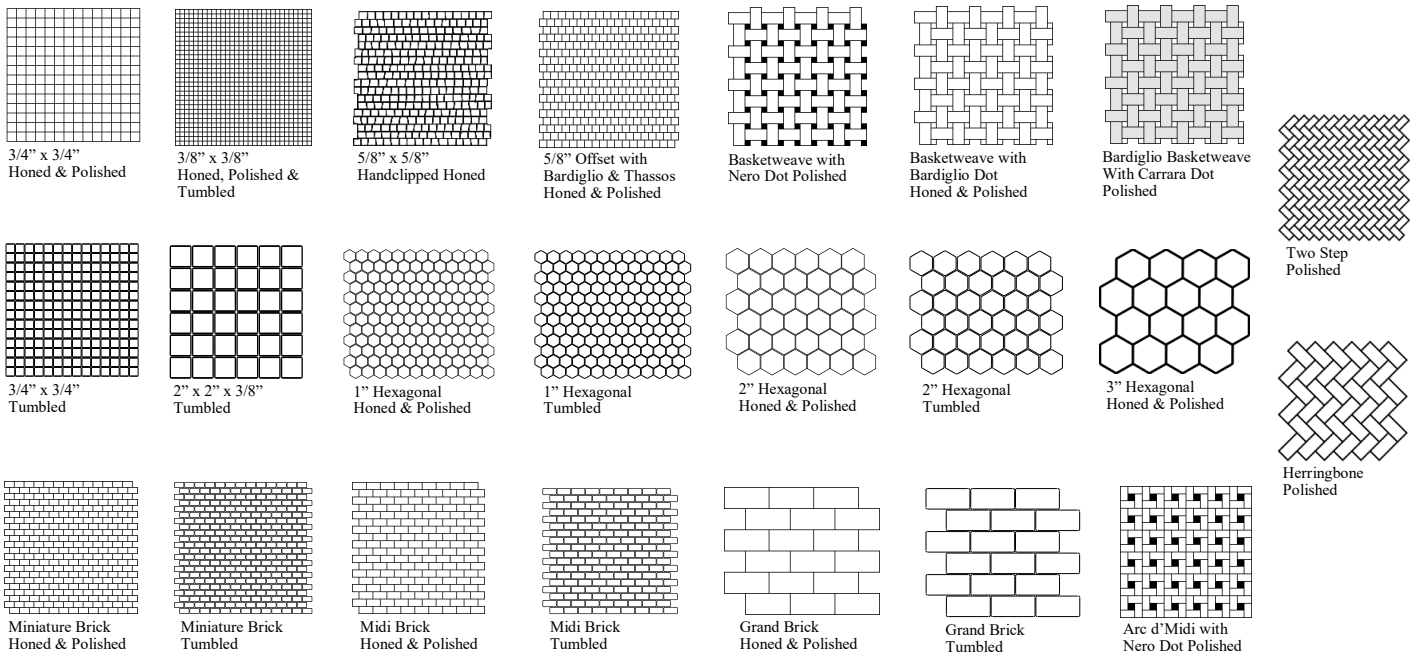

BIANCO CARRARA, a truly classic Italian marble used from Michaelangelo's David through the modern era.

BIANCO CARRARA

SP

STOCKED SIZES

*12\"X24\" ALSO AVAILABLE IN FINE SANDBLASTED

SLABS

MOLDINGS

MOSAICS

MATERIAL

MARBLE

COUNTRY OF ORIGIN

ITALY

NOTES

- OTHER SIZES OR FINISHES AVAILABLE VIA SPECIAL ORDER
- STONE IS A NATURAL PRODUCT. IT IS IMPERATIVE THAT YOU REQUEST JOB SAMPLES AND RANGE PICTURES FOR EVERY JOB
- FINE SANDBLASTED 3/4\" THICK MATERIAL IS APPROPRIATE FOR EXTERIOR USE