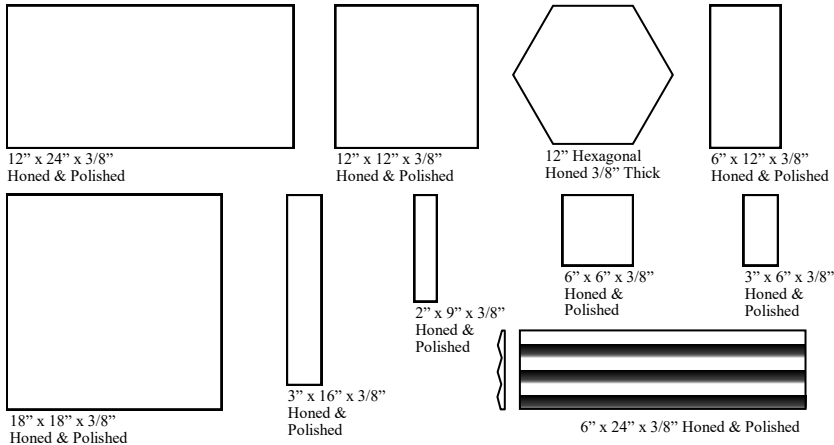

BIANCO CARRARA, a truly classic Italian marble used from Michaelangelo's David through the modern era.

BIANCO CARRARA

SP

STOCKED SIZES

*12\"X24\" ALSO AVAILABLE IN FINE SANDBLASTED

SLABS

MOLDINGS

MOSAICS

MATERIAL

MARBLE

COUNTRY OF ORIGIN

ITALY

NOTES

- OTHER SIZES OR FINISHES AVAILABLE VIA SPECIAL ORDER
- STONE IS A NATURAL PRODUCT. IT IS IMPERATIVE THAT YOU REQUEST JOB SAMPLES AND RANGE PICTURES FOR EVERY JOB
- FINE SANDBLASTED 3/4\" THICK MATERIAL IS APPROPRIATE FOR EXTERIOR USE