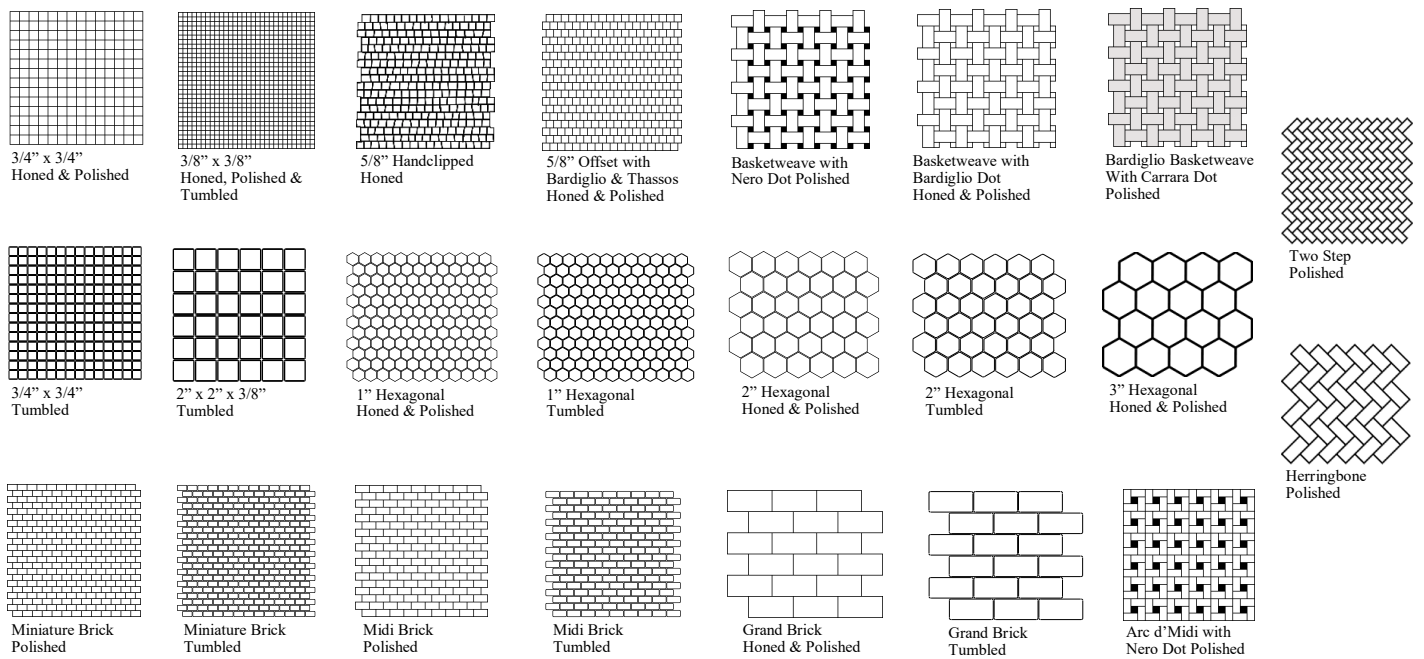

MOSAICS

RECOMMENDED APPLICATIONS

FLOORS & WALLS	SHOWER FLOORS & WALLS	EXTERIOR PAVING FREEZE THAW STABLE
YES	YES	YES

TECHNICAL SPECIFICATIONS

COMPRESSIVE STRENGTH	TENSILE STRENGTH	WATER ABSORPTION	BULK DENSITY
1334 kg/cm²	202 kg/cm²	0.115%	2711 kg/m³

MATERIAL

MARBLE

COUNTRY OF ORIGIN

ITALY

NOTES

- OTHER SIZES OR FINISHES AVAILABLE VIA SPECIAL ORDER
- STONE IS A NATURAL PRODUCT. IT IS IMPERATIVE THAT YOU REQUEST JOB SAMPLES AND RANGE PICTURES FOR EVERY JOB
- FINE SANDBLASTED 3/4" THICK MATERIAL IS APPROPRIATE FOR EXTERIOR USE

RANGE